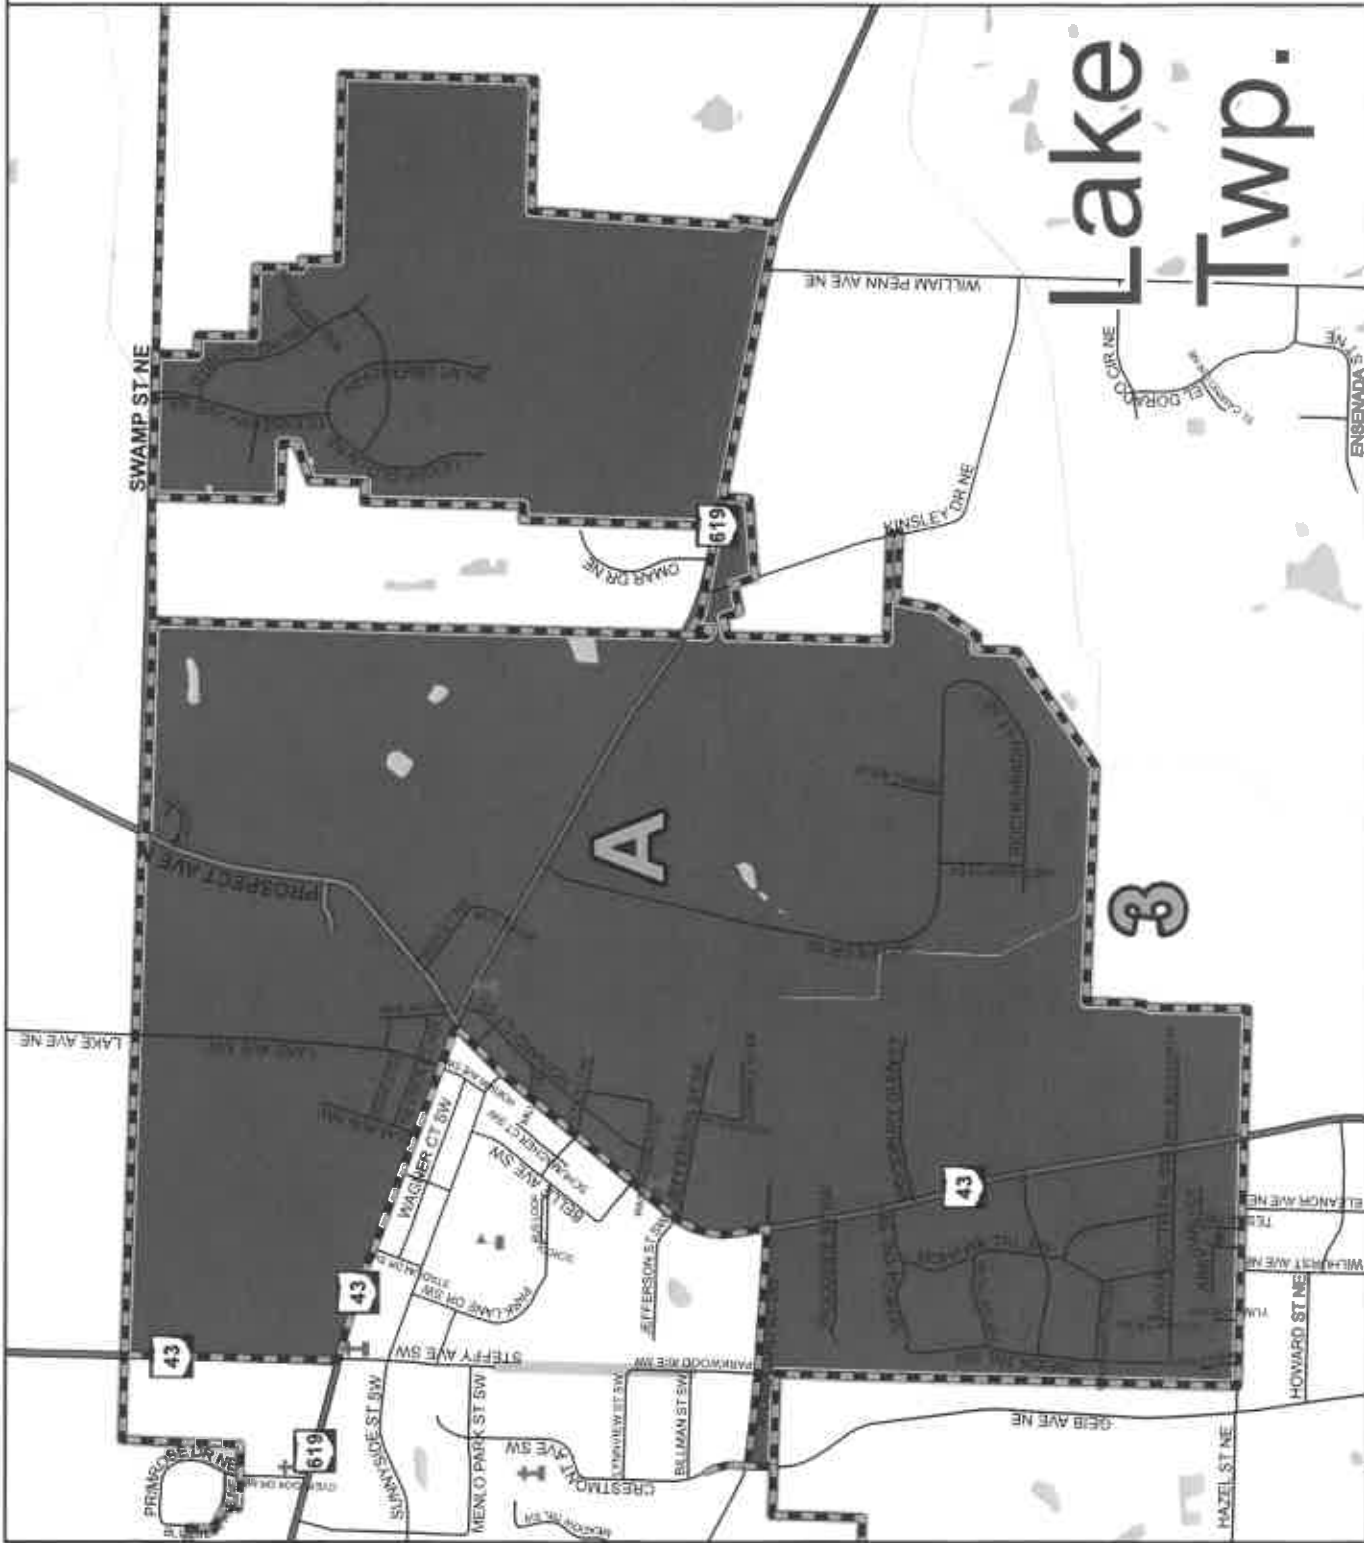

Board of Elections Precinct Map Hartville Village

Precinct Name:
LAKE TWP A

Precinct Locator

State of Ohio Congressional Districts

Legal Disclaimer: Public information data is furnished by the Stark County Auditor's Office, and must be accepted and used by the recipient with the understanding that the Stark County Auditor's Office makes no warranties, expressed or implied, concerning the accuracy, completeness, reliability, or suitability of this data. Furthermore, the Stark County Auditor's Office assumes no liability whatsoever associated with the use or reliance of such data. Source: Stark County Auditor's GIS Department 300-451-7188 <http://www.starkcountyohio.gov/auditor> State Plane Ohio North NAD 1983L